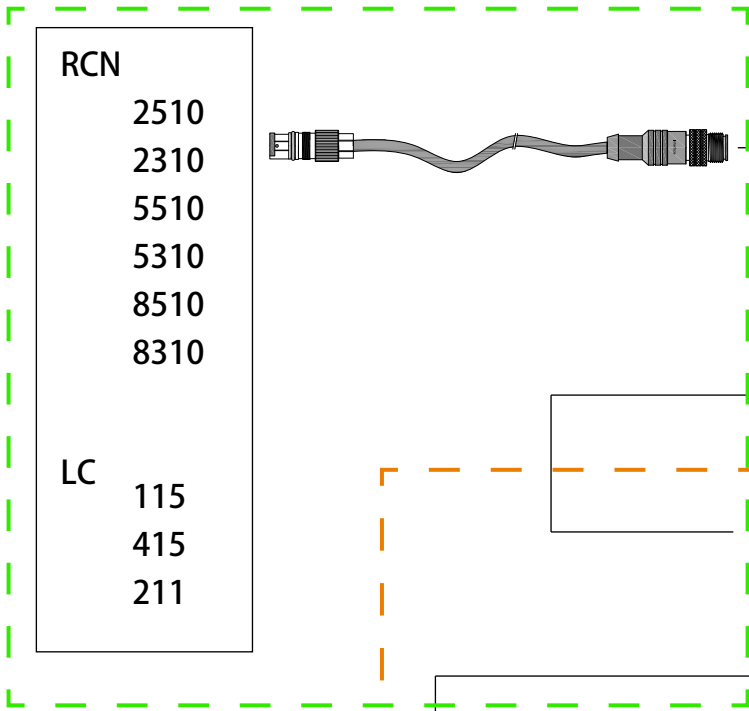

HEIDENHAIN LINEAR SCALES & ROTARY ENCODERS

HEIDENHAIN/ SIEMENS/ FANUC/ MITSUBISHI INTERFACE

From Heidenhain

From Airelectric

HEIDENHAIN LINEAR SCALES

DRIVE CLiQ INTERFACE

A

From Heidenhain