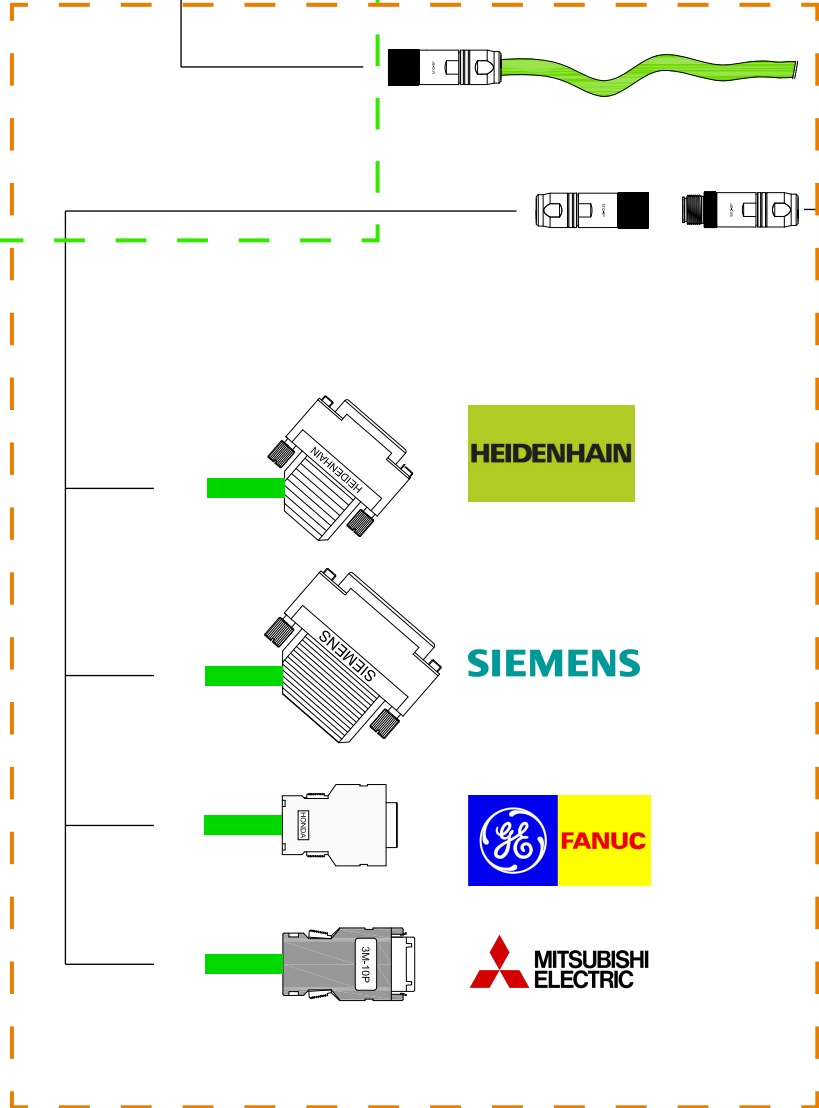

HEIDENHAIN LINEAR SCALES & ROTARY ENCODERS

HEIDENHAIN/ SIEMENS/ FANUC/ MITSUBISHI INTERFACE

From Heidenhain

From Airelectric

HEIDENHAIN LINEAR SCALES

DRIVE CLiQ INTERFACE

A

From Heidenhain